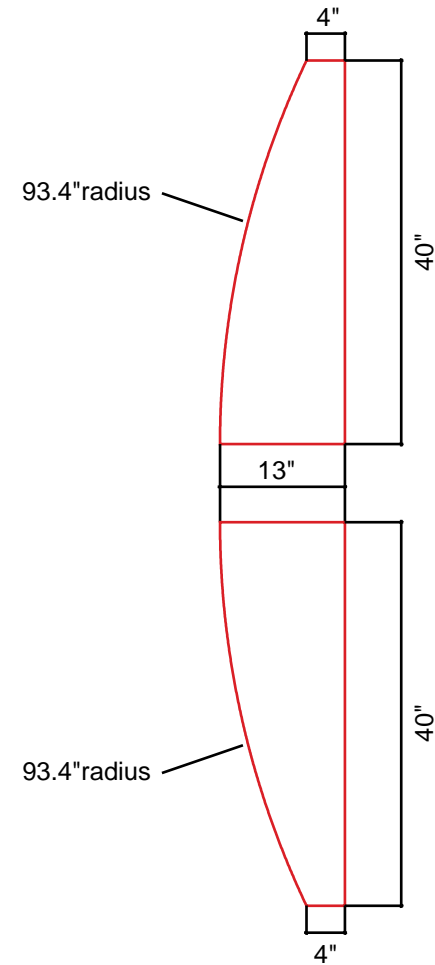

VK-2920 Graphic Dims

ADD 2" Bleed to All Graphics

Product Name: VK-2920
Process: Dye Sublimation
Material: Polyknit 9
Effective Date: 3/11/2014

Live area inside dotted lines

NOTE: Graphic files must be @ 150 dpi Finished Size.  
DO NOT send Flattened Files. Production can not manipulate the content, proportion or color of these files.

\*\*NOTE: Test frames may be required for guaranteed fitting of graphics\*\*

Product Name: VK-2920
Process: Direct Print
Material: 1/16" & 1/4" Sintra
Effective Date: 3/11/2014

Free standing Pedestal  
1/16" Sintra

Backwall Pedestal door infill  
1/16" Sintra

Canvas Size: 23.1875"w x 34.917"h  
Live Size: 22.6875"w x 34.417"h

Canvas Size: 22.6875"w x 32.125"  
Live Size 22.1875"w x 31.625"

Graphic Wings  
Right & Left Sides  
Process: Direct Print  
Material: 1/4" Sintra  
Qty. 1 Sets  
(4 wings total)