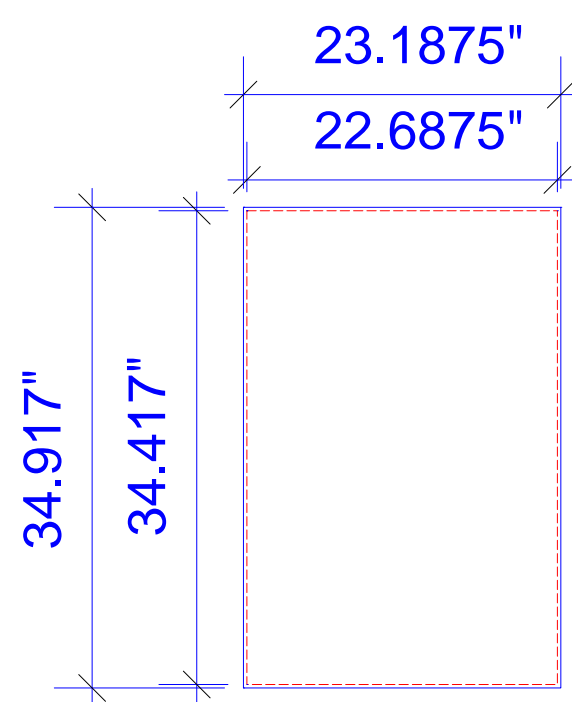

VK-2920 Graphic Dims

ADD 2" Bleed to All Graphics

Product Name: VK-2920
Process: Dye Sublimation
Material: Polyknit 9
Effective Date: 3/11/2014

Live area inside dotted lines

NOTE: Graphic files must be @ 150 dpi Finished Size.  
DO NOT send Flattened Files. Production can not manipulate the content, proportion or color of these files.

\*\*NOTE: Test frames may be required for guaranteed fitting of graphics\*\*

Product Name: VK-2920
Process: Direct Print
Material: 1/16" & 1/4" Sintra
Effective Date: 3/11/2014

Free standing Pedestal  
1/16" Sintra

Backwall Pedestal door infill  
1/16" Sintra

Canvas Size: 23.1875"w x 34.917"h  
Live Size: 22.6875"w x 34.417"h

Canvas Size: 22.6875"w x 32.125"  
Live Size 22.1875"w x 31.625"

Graphic Wings  
Right & Left Sides  
Process: Direct Print  
Material: 1/4" Sintra  
Qty. 1 Sets  
(4 wings total)

NOTE: Graphic files must be @ 150 dpi Finished Size.  
DO NOT send Flattened Files. Production can not manipulate  
the content, proportion or color of these files.

**\*\*NOTE: Test frames may be required for guaranteed fitting of graphics\*\***