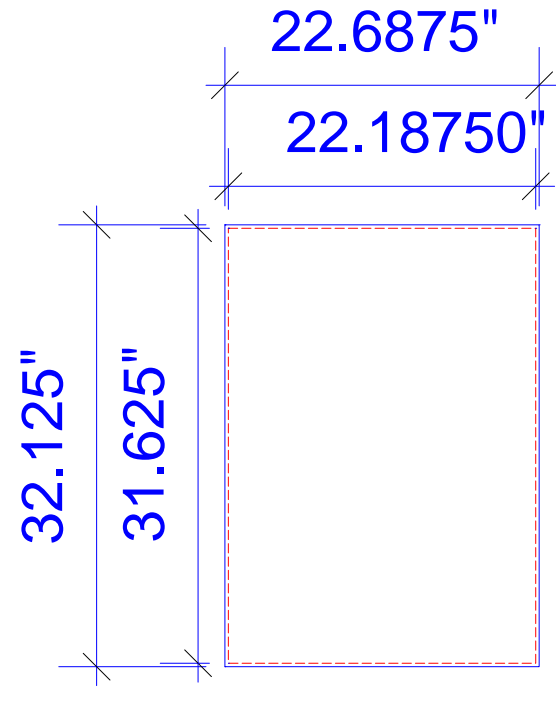

VK-2920 Graphic Dims

ADD 2" Bleed to All Graphics

Product Name: VK-2920
Process: Dye Sublimation
Material: Polyknit 9
Effective Date: 3/11/2014

Live area inside dotted lines

NOTE: Graphic files must be @ 150 dpi Finished Size.  
DO NOT send Flattened Files. Production can not manipulate the content, proportion or color of these files.

\*\*NOTE: Test frames may be required for guaranteed fitting of graphics\*\*

Product Name: VK-2920
Process: Direct Print
Material: 1/16" & 1/4" Sintra
Effective Date: 3/11/2014

Free standing Pedestal  
1/16" Sintra

Backwall Pedestal door infill  
1/16" Sintra

Canvas Size: 23.1875"w x 34.917"h  
Live Size: 22.6875"w x 34.417"h

Canvas Size: 22.6875"w x 32.125"  
Live Size 22.1875"w x 31.625"

Graphic Wings  
Right & Left Sides  
Process: Direct Print  
Material: 1/4" Sintra  
Qty. 1 Sets  
(4 wings total)

NOTE: Graphic files must be @ 150 dpi Finished Size.  
DO NOT send Flattened Files. Production can not manipulate  
the content, proportion or color of these files.

**\*\*NOTE: Test frames may be required for guaranteed fitting of graphics\*\***