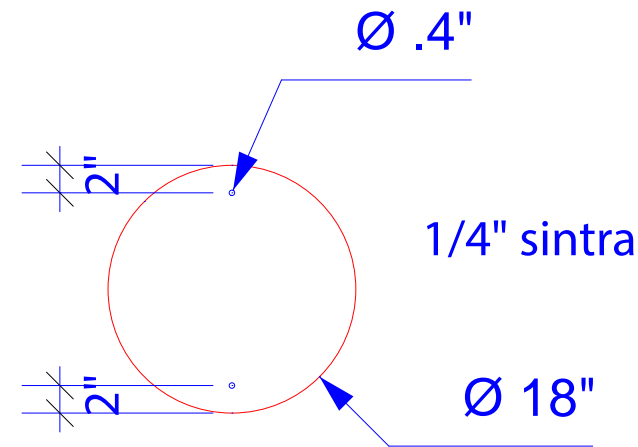

Product Name: VK-2920
Process: Direct Print
Material: 1/16" & 1/4" Sintra
Effective Date: 3/11/2014