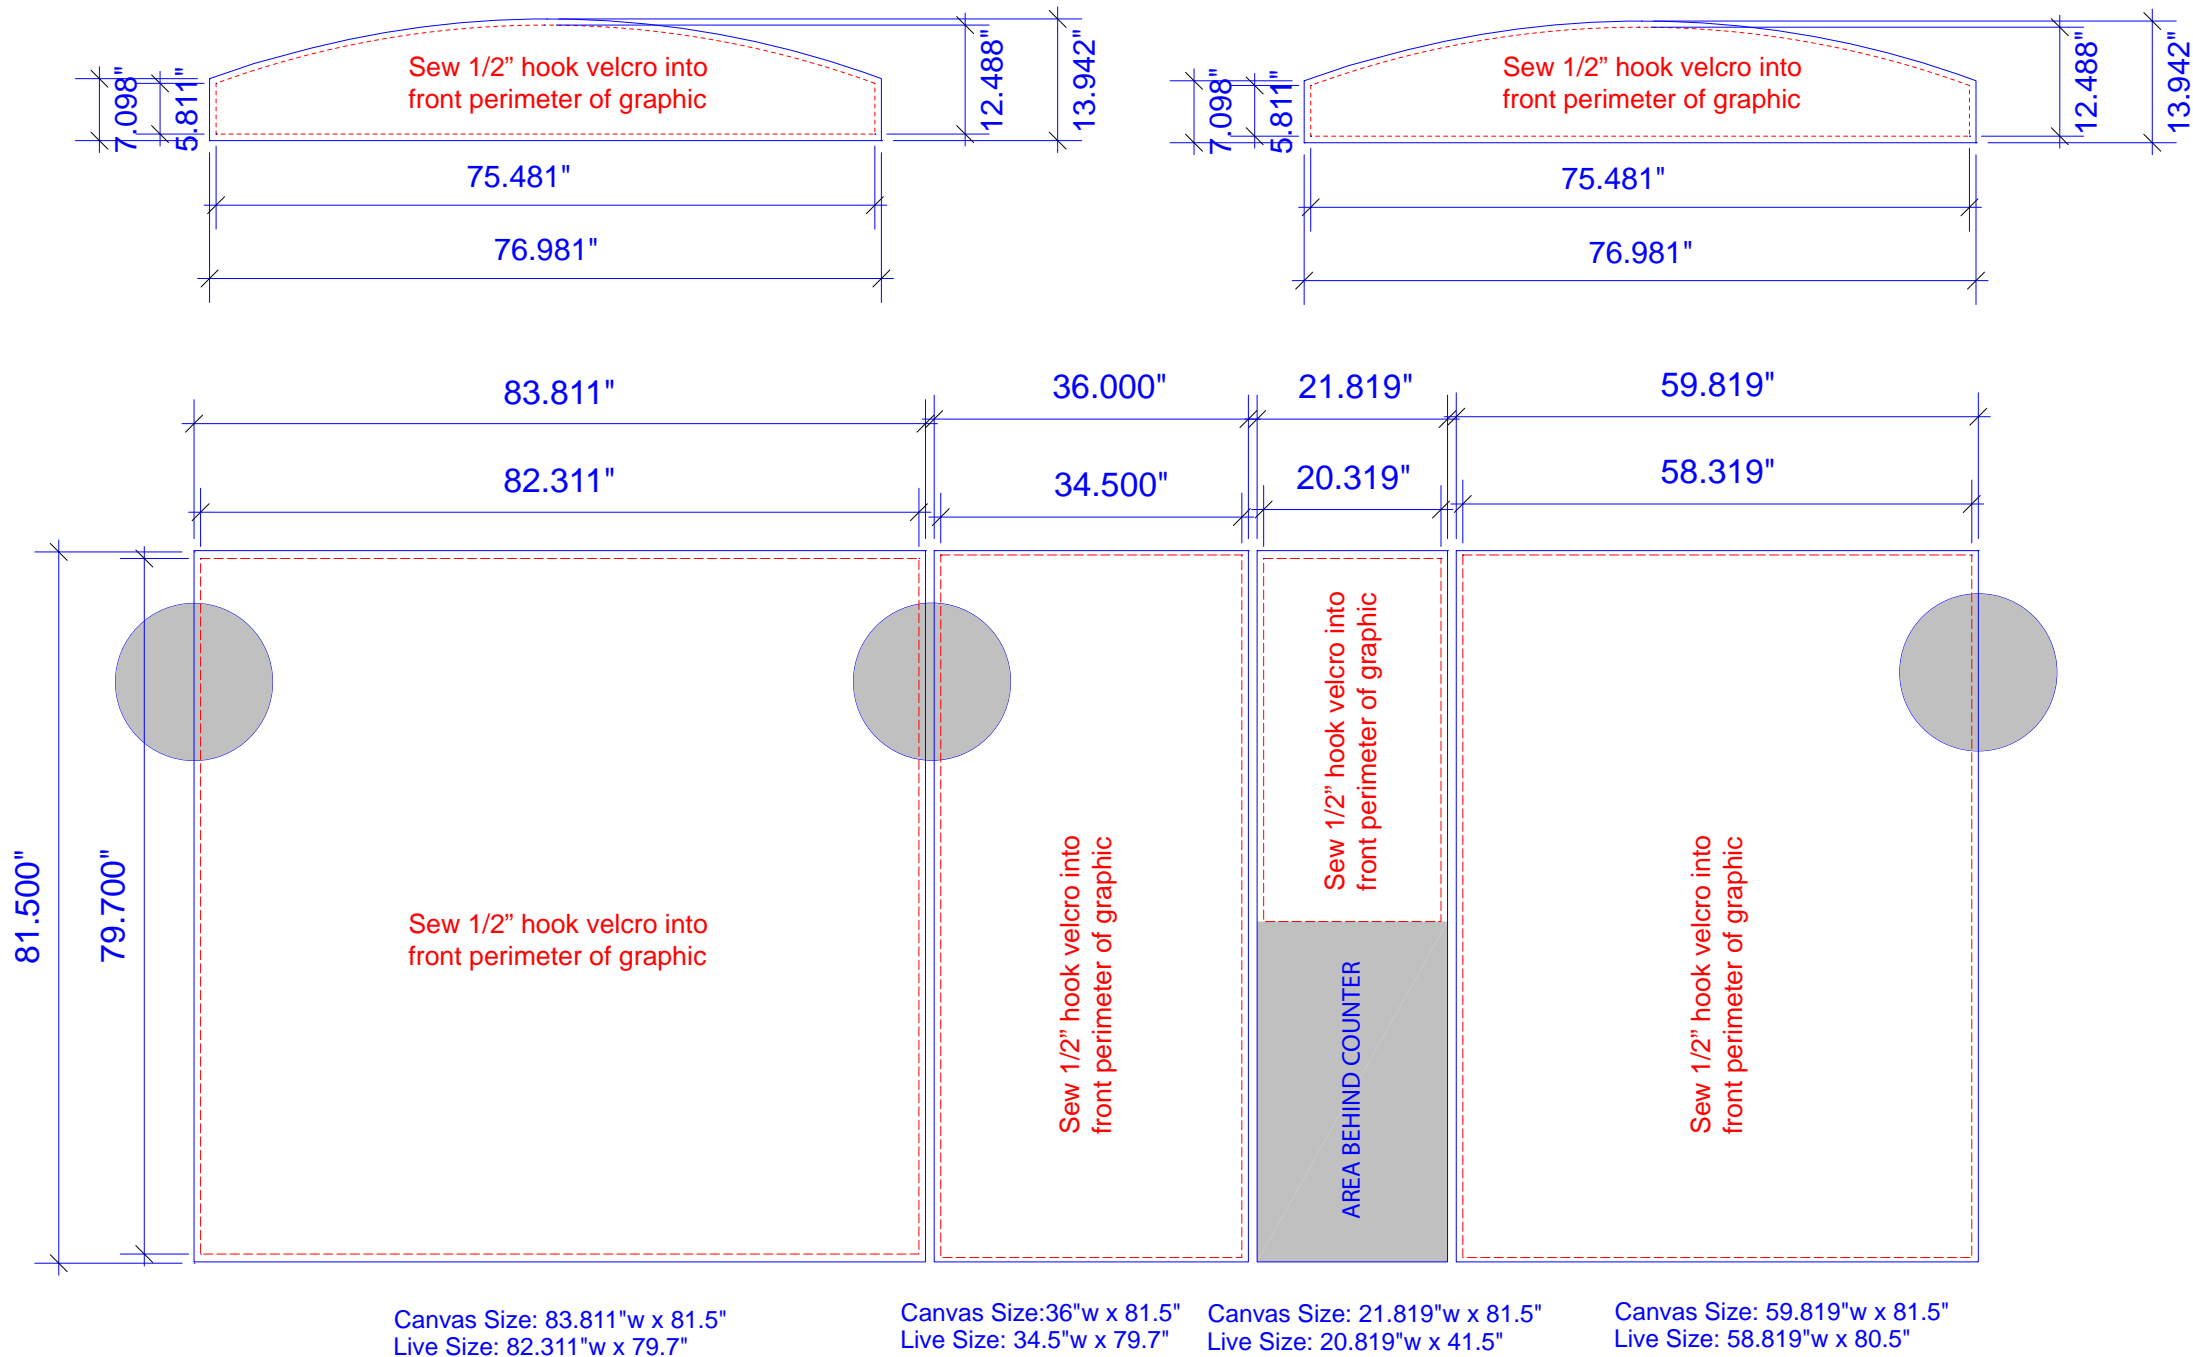

VK-2920 Graphic Dims

ADD 2" Bleed to All Graphics

Product Name: VK-2920
Process: Dye Sublimation
Material: Polyknit 9
Effective Date: 3/11/2014

Live area inside dotted lines

NOTE: Graphic files must be @ 150 dpi Finished Size.  
DO NOT send Flattened Files. Production can not manipulate the content, proportion or color of these files.

\*\*NOTE: Test frames may be required for guaranteed fitting of graphics\*\*

Product Name: VK-2920
Process: Direct Print
Material: 1/16" & 1/4" Sintra
Effective Date: 3/11/2014

Free standing Pedestal  
1/16" Sintra

Backwall Pedestal door infill  
1/16" Sintra

Canvas Size: 23.1875"w x 34.917"h  
Live Size: 22.6875"w x 34.417"h

Canvas Size: 22.6875"w x 32.125"  
Live Size 22.1875"w x 31.625"

Graphic Wings  
Right & Left Sides  
Process: Direct Print  
Material: 1/4" Sintra  
Qty. 1 Sets  
(4 wings total)