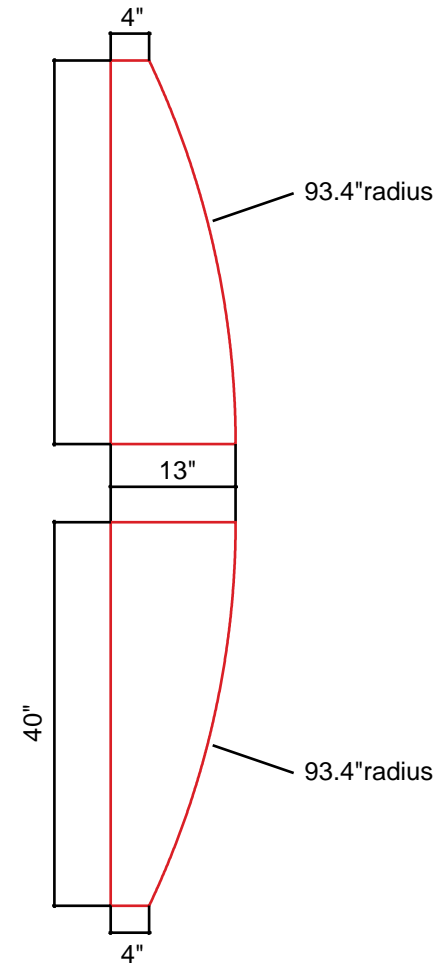

VK-2920 Graphic Dims

ADD 2" Bleed to All Graphics

Product Name: VK-2920
Process: Dye Sublimation
Material: Polyknit 9
Effective Date: 3/11/2014

Live area inside dotted lines

NOTE: Graphic files must be @ 150 dpi Finished Size.  
DO NOT send Flattened Files. Production can not manipulate the content, proportion or color of these files.

Backwall Pedestal door infill  
1/16" Sintra

Canvas Size: 23.1875"w x 34.917"h  
Live Size: 22.6875"w x 34.417"h

Canvas Size: 22.6875"w x 32.125"  
Live Size 22.1875"w x 31.625"

Graphic Wings  
Right & Left Sides  
Process: Direct Print  
Material: 1/4" Sintra  
Qty. 1 Sets  
(4 wings total)